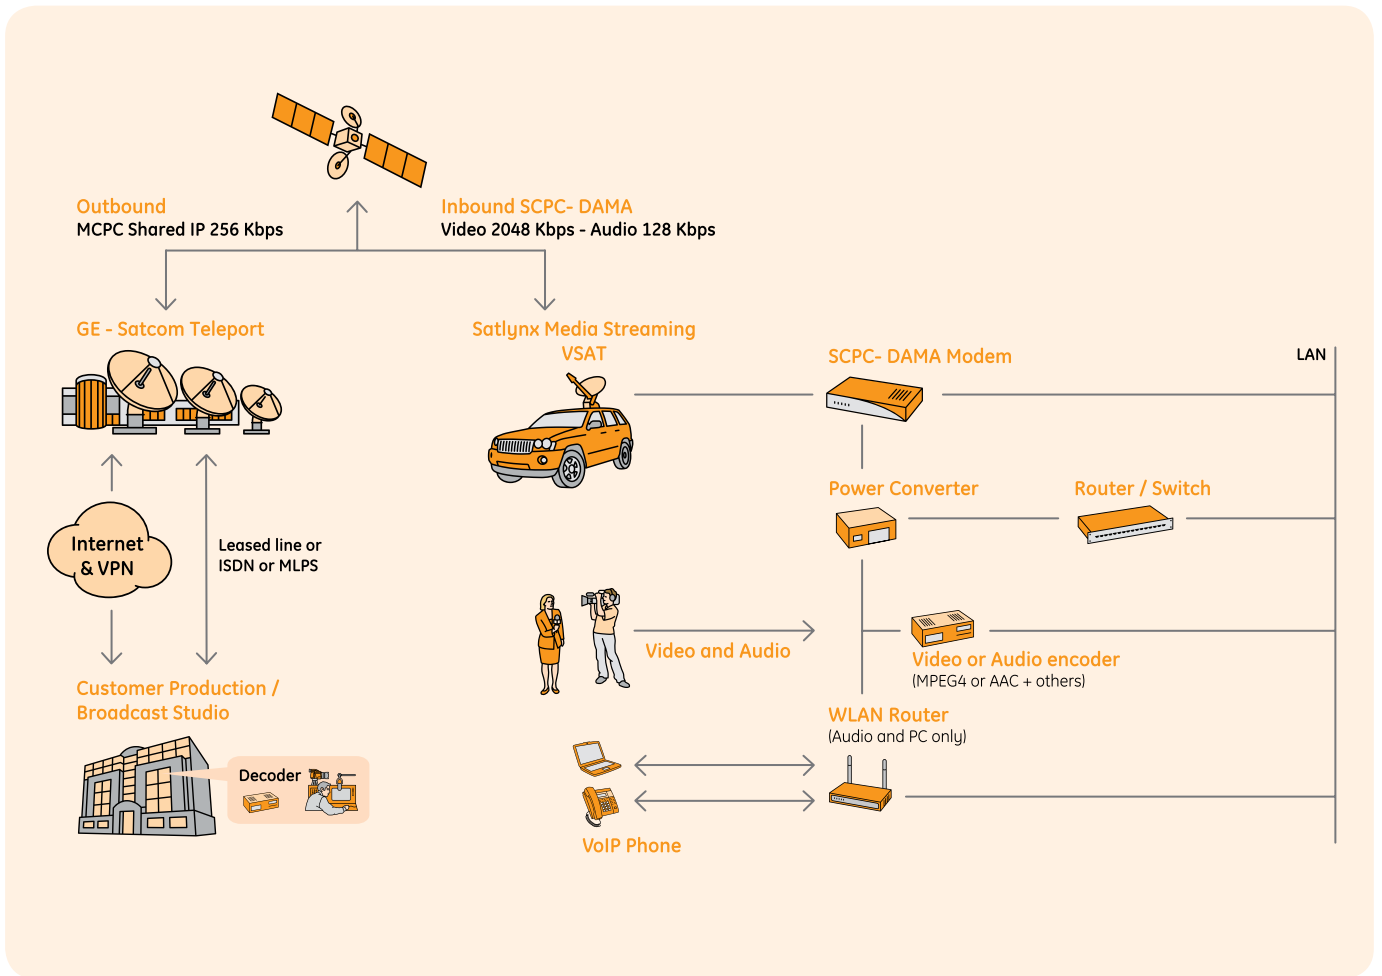

Typical Configuration