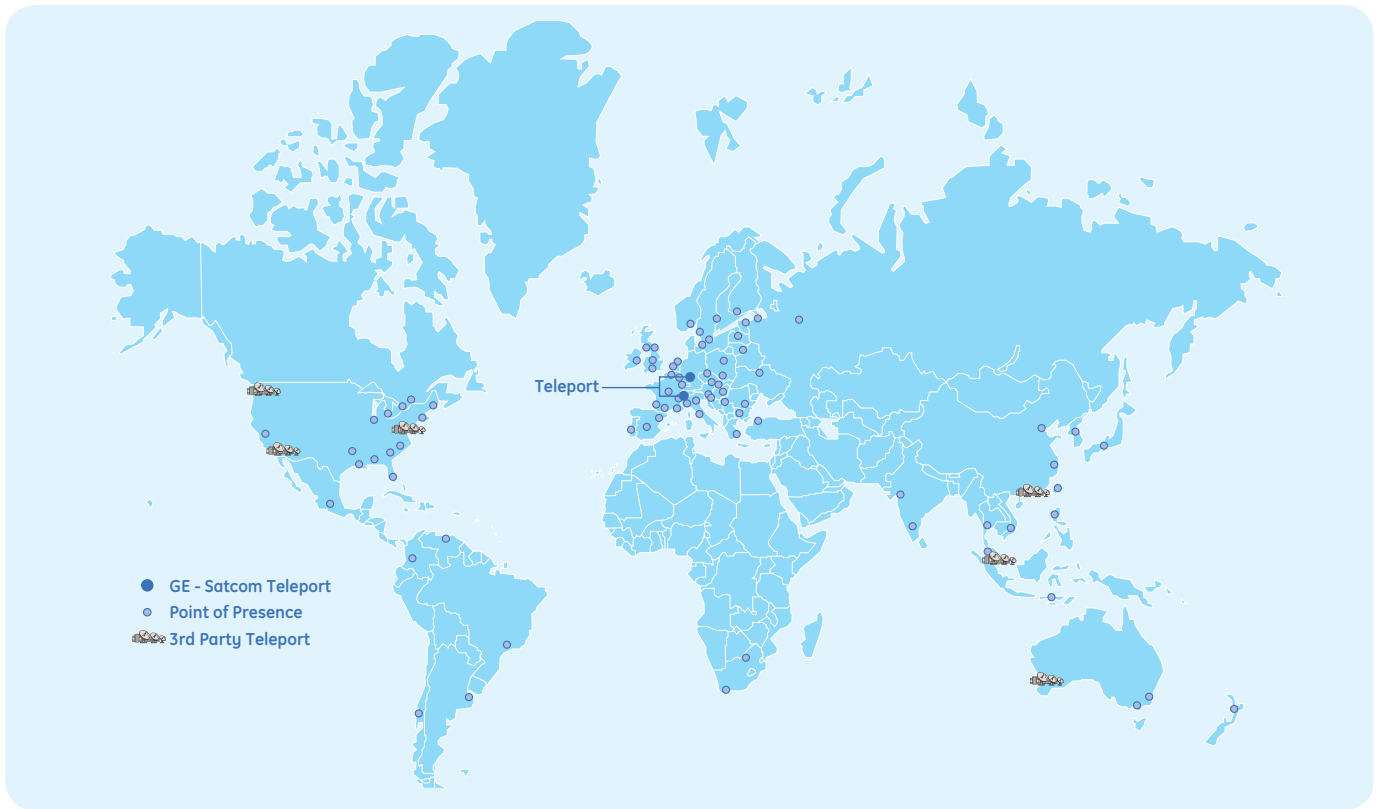

Network Management Capabilities

- Service partner support management
- Multi-lingual data communications specialists
- Sophisticated network management and performance monitoring tools
- Reference VSATs monitoring for every operated customer network
- Multiple telephone exchange connections; email and voicemail backups
- Full escalation procedures

Platforms and Hub-Hosting Services

GE - Satcom offers the widest flexibility with its range of technology platforms from its teleports to meet customers' specific satellite requirements.

Technology platforms:

- Satlynx SCPC
- Satlynx Direct
- Satlynx 9000

Ancillary services

- High-speed access to PoPs around the globe
- Co-location services with the benefit of utilising uplink and downlink facilities over existing antennas or the option of custom built antennas
- Housing client's satellite equipment, VPN or edge servers
- Fully redundant support and management systems
- In-house engineering teams carrying out maintenance, repair, provisioning, acceptance and satellite equipment testing

Satellites in Use

Satellite	Orbital Position
ABS-1	75°E
Apstar IIR	76,5°E
Apstar VI	134°E
Atlantic Bird 3	5°W
Arabsat 5A	30,5°E
Astra 1E	23,5°E
BADR-4	26°E
BADR-6	26°E
Eurobird 1	28,5°E
Express AM22	53°E
GE-23	172°E
HellasSat-2	39°E
Hotbird 6	13°E
IS-10	68,5°E
IS-12	45°E
IS-14	315°E
IS-1R	45°W
IS-805	55,5°E
IS-901	18°E
IS-902	62°E
IS-903	34,5°W
IS-904	60°E
IS-905	24,5°E
IS-906	64°E
IS-907	27,5°W
NSS-10	37,5°W
NSS-7	22°W
SES-1	259°E
Sirius 2	30°E
Telstar 11N	37,5°W
Telstar 12	15°W
Telstar 18	138°E
W2A	10°E
W3A	7°E
W6	21,5°E
W7	36°E
Yamal 202	49°E